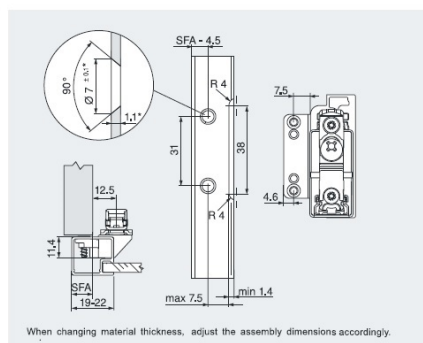

PRODUCT SHEET

Description:

Flap Stay "TIP TOP", 107DG Opening, White Covers, 5KG Load Capacity, Max. 600mm Cabinet Width, Min. 240mm Cabinet Depth, 150-450mm Cabinet Height, Soft Closing, Adjustable, Closing Force, (1 Pair = Right+Left) No Extra Hinges needed

Item number:

15.10.300-0

Units	Box	Carton	HS Code	Barcode
Pair	1	10	8302420090	
				5704866515160

D (mm)	16	19	22	26
X (mm)	70	59	49	35

Without OEB	Y = FH x 0.29 - 15 + D
OEB 100	Y = FH x 0.17 - 15 + D
OEB 75°	A = FH x 0.26 + 15 - D

F	gap
FH	Front height
Lh	Internal height
MF	Minimum gap
OEB	Opening angle stop
SFA	Side front overlay
SOB	Top panel thickness

SISO A/S

Mileparken 11
DK-2740 Skovlunde
Denmark
VAT: 24786013

Phone +45 45 830 900