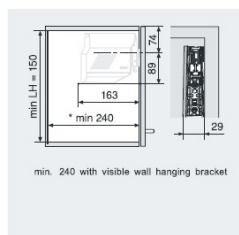

PRODUCT SHEET

Description:

Flap Stay "TIP TOP", 107DG Opening, White Covers, 5KG Load Capacity, Max. 600mm Cabinet Width, Min. 240mm Cabinet Depth, 150-450mm Cabinet Height, Soft Closing, Adjustable, Closing Force, (1 Pair = Right+Left) No Extra Hinges needed

Item number:

15.10.300-0

Units	Box	Carton	HS Code	Barcode
Pair	1	10	8302420090	
				5704866515160

D (mm)	16	19	22	26
X (mm)	70	59	49	35

Without OEB	Y = FH x 0.29 - 15 + D
OEB 100	Y = FH x 0.17 - 15 + D
OEB 75°	A = FH x 0.26 + 15 - D

F	gap
FH	Front height
Lh	Internal height
MF	Minimum gap
OEB	Opening angle stop
SFA	Side front overlay
SOB	Top panel thickness

SISO A/S

Mileparken 11
DK-2740 Skovlunde
Denmark
VAT: 24786013

Phone +45 45 830 900