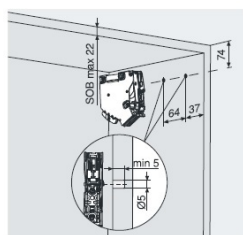

PRODUCT SHEET

Description:

Flap Stay "TIP TOP", 107DG Opening, White Covers, 5KG Load Capacity, Max. 600mm Cabinet Width, Min. 240mm Cabinet Depth, 150-450mm Cabinet Height, Soft Closing, Adjustable, Closing Force, (1 Pair = Right+Left) No Extra Hinges needed

Item number:

15.10.300-0

Units	Box	Carton	HS Code	Barcode
Pair	1	10	8302420090	
				5704866515160

D (mm)	16	19	22	26
X (mm)	70	59	49	35

Without OEB	Y = FH x 0.29 - 15 + D
OEB 100	Y = FH x 0.17 - 15 + D
OEB 75°	A = FH x 0.26 + 15 - D

F	gap
FH	Front height
Lh	Internal height
MF	Minimum gap
OEB	Opening angle stop
SFA	Side front overlay
SOB	Top panel thickness

SISO A/S

Mileparken 11
DK-2740 Skovlunde
Denmark
VAT: 24786013

Phone +45 45 830 900