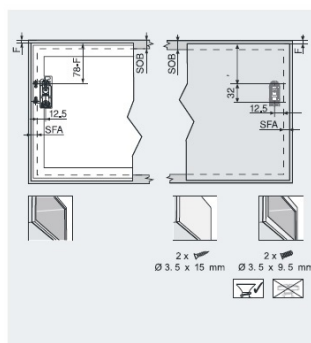

PRODUCT SHEET

Description:

Flap Stay "TIP TOP", 107DG Opening, White Covers, 5KG Load Capacity, Max. 600mm Cabinet Width, Min. 240mm Cabinet Depth, 150-450mm Cabinet Height, Soft Closing, Adjustable, Closing Force, (1 Pair = Right+Left) No Extra Hinges needed

Item number:

15.10.300-0

Units	Box	Carton	HS Code	Barcode
Pair	1	10	8302420090	
				5704866515160

D (mm)	16	19	22	26
X (mm)	70	59	49	35

Without OEB	Y = FH x 0.29 - 15 + D
OEB 100	Y = FH x 0.17 - 15 + D
OEB 75°	A = FH x 0.26 + 15 - D

F	gap
FH	Front height
Lh	Internal height
MF	Minimum gap
OEB	Opening angle stop
SFA	Side front overlay
SOB	Top panel thickness

SISO A/S

Mileparken 11
DK-2740 Skovlunde
Denmark
VAT: 24786013

Phone +45 45 830 900