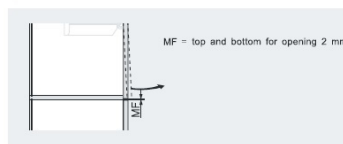

PRODUCT SHEET

Description:

Flap Stay "TIP TOP", 107DG Opening, White Covers, 5KG Load Capacity, Max. 600mm Cabinet Width, Min. 240mm Cabinet Depth, 150-450mm Cabinet Height, Soft Closing, Adjustable, Closing Force, (1 Pair = Right+Left) No Extra Hinges needed

Item number:

15.10.300-0

Units	Box	Carton	HS Code	Barcode
Pair	1	10	8302420090	
				5704866515160

D (mm)	16	19	22	26
X (mm)	70	59	49	35

Without OEB	Y = FH x 0.29 - 15 + D
OEB 100	Y = FH x 0.17 - 15 + D
OEB 75°	A = FH x 0.26 + 15 - D

F	gap
FH	Front height
Lh	Internal height
MF	Minimum gap
OEB	Opening angle stop
SFA	Side front overlay
SOB	Top panel thickness

SISO A/S

Mileparken 11
DK-2740 Skovlunde
Denmark
VAT: 24786013

Phone +45 45 830 900